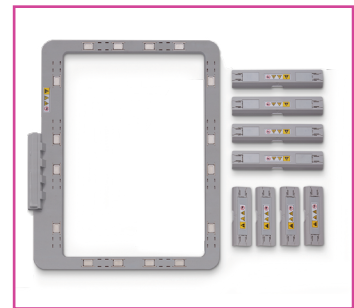

See associate for more details!

*Sewing functions are for Altair only.

**Couching
Embroidery Foot**

**Couching
Embroidery Patterns**

**7" x 12"
Magnetic Frame**

2-Point Positioning

**Easy Stipling in
Embroidery Editing**

Plus 15 Additional IQ Designer Decorative Fill Designs

12 New IQ Designer Line Motifs

2 More Embroidery Fonts

1 New Monogramming Font

Additional Embroidery Patterns

**IQ
Intuition
Positioning®**

**9-1/2" x 14"
Embroidery
Field**