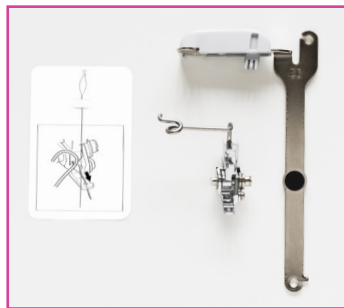

— BABY LOCK —

Altair™ & Meridian™ UPGRADE

Expand your Altair or Meridian's capabilities with this must-have upgrade! Featuring new embroidery designs, stitches, features, and accessories, you'll take your sewing* and embroidery projects to the next level.

See associate for more details!

*Sewing functions are for Altair only.

**Couching
Embroidery Foot**

**Couching
Embroidery Patterns**

**7" x 12"
Magnetic Frame**

2-Point Positioning

**Easy Stipling in
Embroidery Editing**